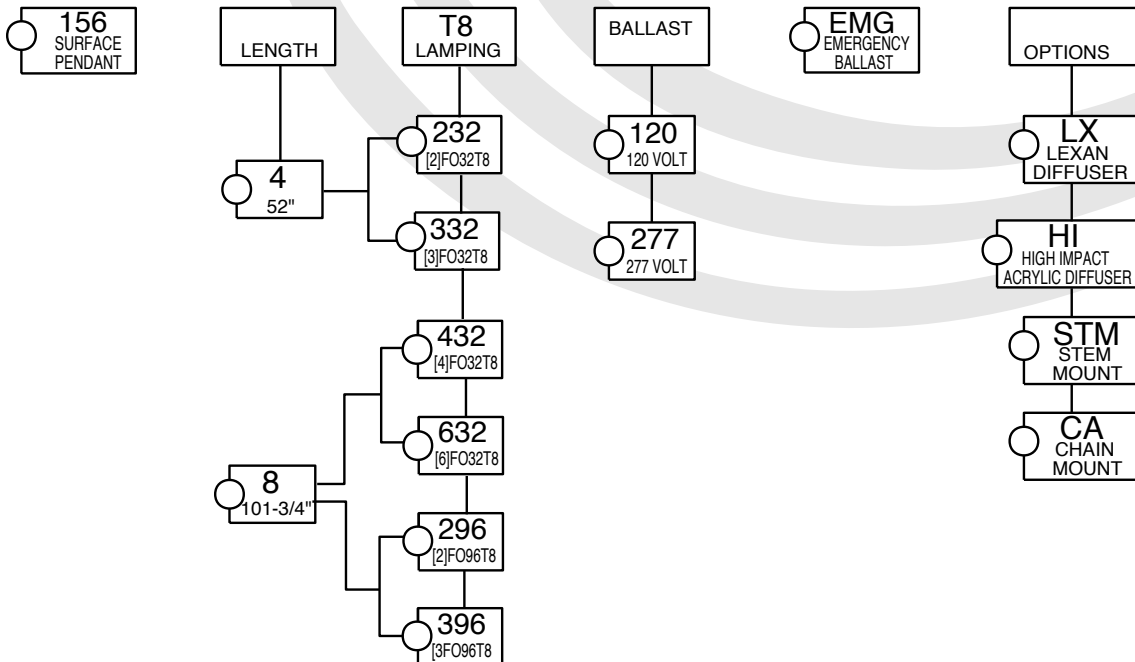

ORDERING DATA