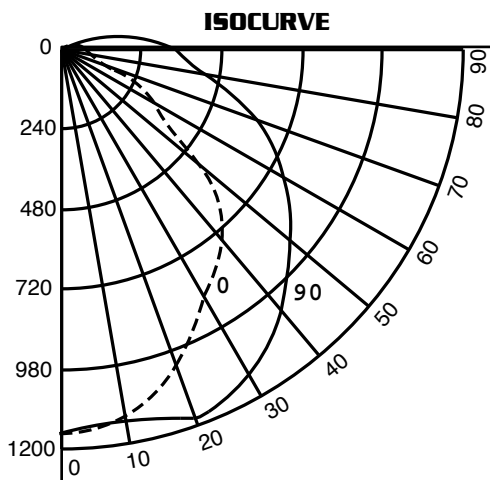

SHIELDING: Clear acrylic plastic seated against gasket and locked in place with 4 cam type latches. High impact acrylic or polycarbonate available. Consult factory for options not listed.

BALLAST: Electronic T8, Class "P", CBM-ETL certified. Consult factory for magnetic T12 ballast

FINISH: All steel parts are treated with the HASCO "Perm-O-Last" multi-stage rust inhibitive process. Standard finish is a durable baked white enamel with a minimum reflectance of 90%. Consult factory for other colors and finishes. Fixture is post painted.

LABELING: All HASCO fixtures are U.L. approved and IBEW union made.

PHOTOMETRICS: 156 WEATHERALL SERIES

COEFFICIENTS OF UTILIZATION, ZONAL CAVITY METHOD
EFFECTIVE FLOOR CAVITY REFLECTANCE 0.20

CEILING WALL	80			50			10		
RCR	50	30	10	50	30	10	50	30	10
0									
1	72	68	65	64	61	59	55	53	52
2	62	56	50	55	50	46	47	44	41
3	54	47	41	48	43	38	36	32	29
4	47	40	35	42	37	32	32	28	24
5	41	34	29	37	31	27	29	24	21
6	37	30	25	33	27	23	26	22	18
7	33	26	21	30	24	20	26	22	18
8	30	23	18	27	21	17	23	19	16
9	27	20	16	24	19	15	21	17	14
10	24	18	14	22	17	13	19	15	12

Luminaire: Molded Fiberglass
Ballast: Valmont E232P1120G01
Lamping: [2] F032T8 @2900 lumens
Mounting: Surface

HASCO File #60588/ITL
Prepared by: P. Marshall
Catalog number: 156-4-232-120

Data subject to change
Please consult factory for
additional information.

CANDLE POWER SUMMARY

VERT ANGLE	0	45	90
0	1124	1124	1124
10	1113	1121	1124
20	1075	1125	1156
30	997	1108	1175
40	885	1057	1143
45	736	946	1054
50	545	783	912
60	334	615	775
70	162	481	634
80	51	315	452
90	23	243	366

ZONAL LUMEN SUMMARY

ZONE	LUMENS	%LAMP	%FIXTURE
0-30	931	14.6	19.9
0-40	1579	24.9	33.7
0-60	2975	47.1	63.2
0-90	4341	68.1	92.1