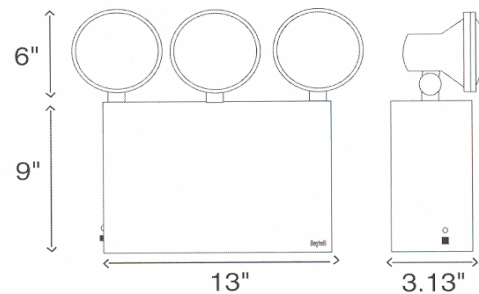

EXIT/EMERGENCY LIGHTING

ALL COME STANDARD WITH LAMPS, 20 GAUGE STEEL IN DURABLE WHITE POWDER COAT FINISH, EXTERNAL MONITOR LED & TEST SWITCH & 120/277 DUAL VOLTAGE INPUT

EXIT

- 6in lettering
- Universal face & canopy
- Red lettering
- Removable chevrons & key hole slots
- * Self-powered battery pack available

NYC APPROVED EXIT

- 8in lettering
- Universal face & canopy
- Red lettering
- Removable chevrons & key hole slots
- * Self-powered battery pack available

NYC 8IN COMBINATION 2 OR 3 HEAD

- Single face
- Par36 emergency lamps included
- Red lettering
- Top mounted heads-fully adjustable & lockable
- 90 minutes emergency duration