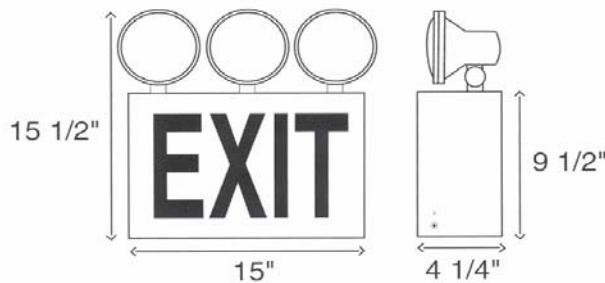

EXIT/EMERGENCY LIGHTING

ALL COME STANDARD WITH LAMPS, 20 GAUGE STEEL IN DURABLE WHITE POWDER COAT FINISH, EXTERNAL MONITOR LED & TEST SWITCH & 120/277 DUAL VOLTAGE INPUT

EXIT

- 6in lettering
- Universal face & canopy
- Red lettering
- Removable chevrons & key hole slots
- * Self-powered battery pack available

NYC APPROVED EXIT

- 8in lettering
- Universal face & canopy
- Red lettering
- Removable chevrons & key hole slots
- * Self-powered battery pack available

NYC 8IN COMBINATION 2 OR 3 HEAD

- Single face
- Par36 emergency lamps included
- Red lettering
- Top mounted heads-fully adjustable & lockable
- 90 minutes emergency duration