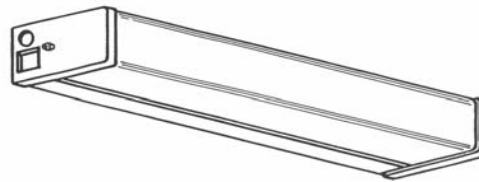

SGLBR / SGLB SERIES

BATHROOM LIGHTING

- Ideal for flush mounting
- Chrome plated steel
- UL listed for dry locations
- Ribbed opal acrylic included

SGLBR STYLE

SGLB STYLE

Dimensions subject to change, inquire at factory for latest data

ENERGY SAVING FLUORESCENT FIXTURES T12 MAGNETIC						
MODEL NO.	QTY	LAMP TYPE		DIMENSIONS		
				L	W	D
SGLBR115I	1LT	F15T12	PRE-HEAT	18-1/4IN	2-5/8IN	4-1/4IN
SGLBR120I	1LT	F20T12	PRE-HEAT	24-1/4IN	2-5/8IN	4-1/4IN
SGLBR130RL	1LT	F30T12	RAPID START	36-1/4IN	2-5/8IN	4-1/4IN
SGLBR134RL	1LT	F34T12	RAPID START	48-1/4IN	2-5/8IN	4-1/4IN

ENERGY SAVING FLUORESCENT FIXTURES T8 ELECTRONIC						
MODEL NO.	QTY	LAMP TYPE		DIMENSIONS		
				L	W	D
E-SGLBR117	1LT	F17T8	INSTANT START	24-1/4IN	2-5/8IN	4-1/4IN
E-SGLBR125	1LT	F25T8	INSTANT START	36-1/4IN	2-5/8IN	4-1/4IN
E-SGLBR132	1LT	F32T8	INSTANT START	48-1/4IN	2-5/8IN	4-1/4IN