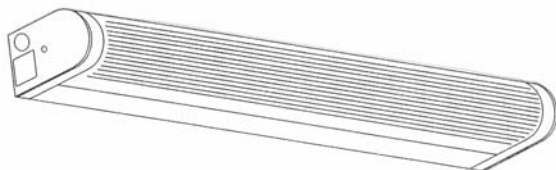

## SGLBR / SGLB SERIES

### BATHROOM LIGHTING

- Ideal for flush mounting
- Chrome plated steel
- UL listed for dry locations
- Ribbed opal acrylic included

SGLBR STYLE

SGLB STYLE

Dimensions subject to change, inquire at factory for latest data

ENERGY SAVING FLUORESCENT FIXTURES T12 MAGNETIC						
MODEL NO.	QTY	LAMP TYPE		DIMENSIONS		
				L	W	D
SGLBR115I	1LT	F15T12	PRE-HEAT	18-1/4IN	2-5/8IN	4-1/4IN
SGLBR120I	1LT	F20T12	PRE-HEAT	24-1/4IN	2-5/8IN	4-1/4IN
SGLBR130RL	1LT	F30T12	RAPID START	36-1/4IN	2-5/8IN	4-1/4IN
SGLBR134RL	1LT	F34T12	RAPID START	48-1/4IN	2-5/8IN	4-1/4IN