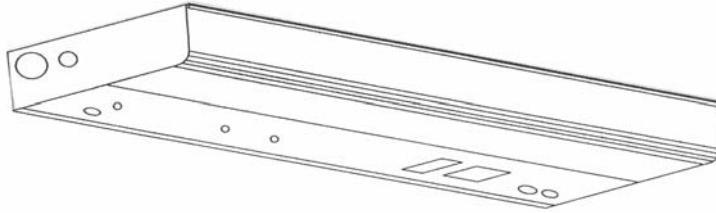

XL / XLLI SERIES

UNDER CABINET / SHALLOW UNDER CABINET LIGHTING

- Ideal for flush mounting
- Pre-finished 23 ga steel in a baked white enamel
- UL listed for dry locations
- Opal ribbed acrylic included

Dimensions subject to change, inquire at factory for latest data

ENERGY SAVING FLUORESCENT FIXTURES T12 MAGNETIC						
MODEL NO.	QTY	LAMP TYPE		DIMENSIONS		
				L	W	D
XL115I	1LT	F15T12	PRE-HEAT	18-1/16IN	5-3/16IN	1-7/8IN
XL120I	1LT	F20T12	PRE-HEAT	24-1/16IN	5-3/16IN	1-7/8IN
XL130RL	1LT	F30T12	RAPID START	36-1/16IN	5-3/16IN	1-7/8IN
XL134RL	1LT	F34T12	RAPID START	48-1/16IN	5-3/16IN	1-7/8IN
XL215I	2LT	F15T12	PRE-HEAT	18-3/16IN	6-13/16IN	1-13/16IN
XL220I	2LT	F20T12	PRE-HEAT	24-3/16IN	6-13/16IN	1-13/16IN
XL230R	2LT	F30T12	RAPID START	36-3/16IN	6-13/16IN	1-13/16IN
XL234R	2LT	F34T12	RAPID START	48-3/16IN	6-13/16IN	1-13/16IN

SHALLOW ENERGY SAVING FLUORESCENT FIXTURES T5 MAGNETIC WITH STARTERS						
MODEL NO.	QTY	LAMP TYPE		DIMENSIONS		
				L	W	D
XLLI-8	1LT	F8T5	PRE-HEAT	12-3/16IN	5IN	1IN
XLLI-13	1LT	F13T5	PRE-HEAT	21-3/16IN	5IN	1IN
XLLI-2/8	2LT	F8T5	PRE-HEAT	24-7/16IN	5IN	1IN
XLLI-8/13	2LT	F8T5 & F13T5	PRE-HEAT	33-7/16IN	5IN	1IN
XLLI-2/13	2LT	F13T5	PRE-HEAT	42-7/16IN	5IN	1IN