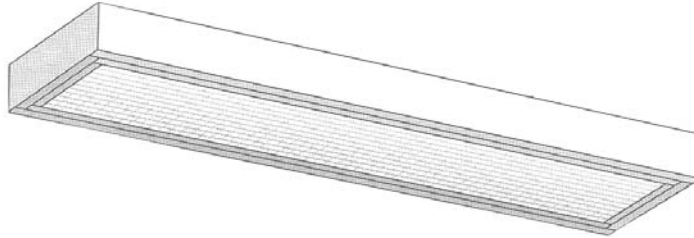

GME SERIES**NARROW SURFACE BOX**

- Ideal for flush, pendant, or continuous row mounting
- Post-finished 21 ga welded steel in a baked white enamel
- UL listed for dry locations
- Door frame & clear prismatic acrylic included

Dimensions subject to change, inquire at factory for latest data

ENERGY SAVING FLUORESCENT FIXTURES T12 MAGNETIC						
MODEL NO.	QTY	LAMP TYPE		DIMENSIONS		
				L	W	D
GME234R	2LT	F34T12	RAPID START	48IN	12-3/8IN	3-1/2IN
GME334R	3LT	F34T12	RAPID START	48IN	12-3/8IN	3-1/2IN
GME434R	4LT	F34T12	RAPID START	48IN	12-3/8IN	3-1/2IN
GME2234R	2LT TANDEM	F34T12	RAPID START	96IN	12-3/8IN	3-1/2IN
GME2434R	4LT TANDEM	F34T12	RAPID START	96IN	12-3/8IN	3-1/2IN
GME296	2LT	F96T12	INSTANT START	96IN	12-3/8IN	3-1/2IN
GME496	4LT	F96T12	INSTANT START	96IN	12-3/8IN	3-1/2IN

ENERGY SAVING FLUORESCENT FIXTURES T8 ELECTRONIC						
MODEL NO.	QTY	LAMP TYPE		DIMENSIONS		
				L	W	D
E-GME232	2LT	F32T8	INSTANT START	48IN	12-3/8IN	3-1/2IN
E-GME332	3LT	F32T8	INSTANT START	48IN	12-3/8IN	3-1/2IN
E-GME432	4LT	F32T8	INSTANT START	48IN	12-3/8IN	3-1/2IN
E-GME2232	2LT TANDEM	F32T8	INSTANT START	96IN	12-3/8IN	3-1/2IN
E-GME2432	4LT TANDEM	F32T8	INSTANT START	96IN	12-3/8IN	3-1/2IN
E-GME296-T8	2LT	F96T8	INSTANT START	96IN	12-3/8IN	3-1/2IN
E-GME296-T12	2LT	F96T12	INSTANT START	96IN	12-3/8IN	3-1/2IN
E-GME496-T8	4LT	F96T8	INSTANT START	96IN	12-3/8IN	3-1/2IN
E-GME496-T12	4LT	F96T12	INSTANT START	96IN	12-3/8IN	3-1/2IN

AVAILABLE ADDERS/OPTIONS (Some may be special order, please inquire at factory)

- 1/2in X 1/2in X 1/2in silver plated plastic louver (EX: GM**PFL** 234R)
- 1-1/2in X 1-1/2in X 1in deep silver plated plastic louver (EX: GM**DPFL** 234R)
- 1-1/2in deep aluminum parabolic louver (EX: GM**P116** 234R)
- 1X2 size available
- 277 volt
- .125 prismatic acrylic lense
- Dimming ballast
- Emergency back-up
- Textured opal acrylic - flanged dish (EX: GM**HF** 234R)