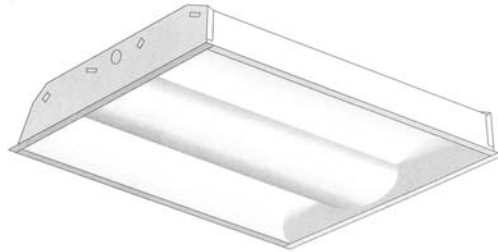

### RECESSED DIRECT/INDIRECT LIGHTING

- For drop / T-bar ceilings
- Post-finished 20 ga steel in a baked white enamel
- UL listed for dry locations
- White perforated metal basket with white opal acrylic diffuser inlay included

Dimensions subject to change, inquire at factory for latest data

| ENERGY SAVING FLUORESCENT FIXTURES<br>BIAX |        |     |           |      |            |            |         |
|--|--------|-----|-----------|------|------------|------------|---------|
| MODEL NO.                                  | BASKET | QTY | LAMP TYPE |      | DIMENSIONS |            |         |
|  |        |     |           |      | L          | W          | D       |
| RDI22CB240B                                | CENTER | 2LT | 40W       | BIAX | 24IN       | 23-13/16IN | 5-1/2IN |
| RDI22CB340B                                | CENTER | 3LT | 40W       | BIAX | 24IN       | 23-13/16IN | 5-1/2IN |
| RDI22SB240B                                | SIDE   | 2LT | 40W       | BIAX | 24IN       | 23-13/16IN | 5-1/2IN |
| RDI22SB340B                                | SIDE   | 3LT | 40W       | BIAX | 24IN       | 23-13/16IN | 5-1/2IN |