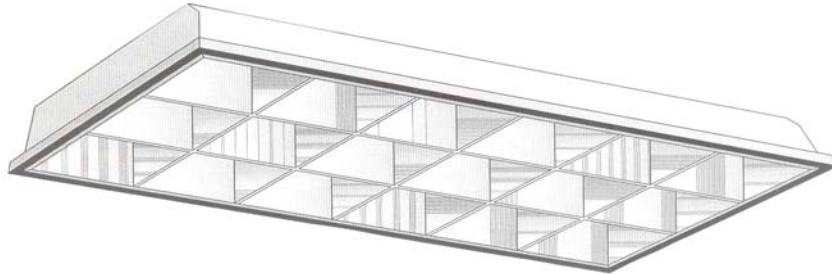

3G SERIES

DEEP RECESSED LAY-IN FIXTURE

- For drop / T-bar ceilings
- Pre-finished 23 ga steel in a baked white enamel
- UL listed for dry locations
- 3in deep aluminum parabolic louver included (standard cells only - see adders for custom cells)

Dimensions subject to change, inquire at factory for latest data

ENERGY SAVING FLUORESCENT FIXTURES T12 MAGNETIC						
MODEL NO.	QTY	LAMP TYPE		DIMENSIONS		
				L	W	D
3G22P3D9234	2ULT	F34T12	RAPID START	23-3/4IN	23-3/4IN	5-3/4IN
3G24P3D18234R	2LT	F34T12	RAPID START	47-3/4IN	23-3/4IN	5-3/4IN
3G24P3D18334R	3LT	F34T12	RAPID START	47-3/4IN	23-3/4IN	5-3/4IN
3G24P3D18434R	4LT	F34T12	RAPID START	47-3/4IN	23-3/4IN	5-3/4IN