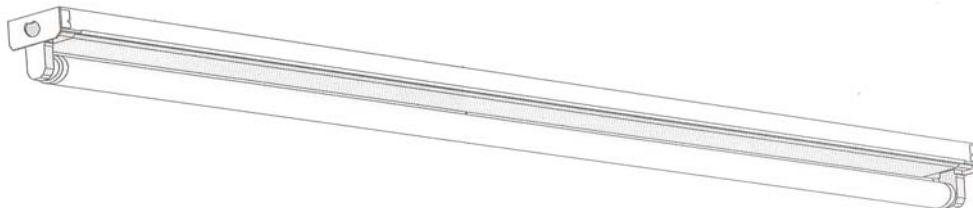

**LP SERIES****STANDARD KNOCK-DOWN STRIP FOR LIMITED SPACE AREAS**

- Ideal for flush or row mounting
- Pre-finished 23 ga steel in a baked white enamel
- UL listed for dry locations

Dimensions subject to change, inquire at factory for latest data

ENERGY SAVING FLUORESCENT FIXTURES T12 MAGNETIC						
MODEL NO.	QTY	LAMP TYPE		DIMENSIONS		
				L	W	D
LP115I	1LT	F15T12	PRE-HEAT	18IN	2-7/8IN	1-7/8IN
LP120I	1LT	F20T12	PRE-HEAT	24IN	2-7/8IN	1-7/8IN
LP130RL	1LT	F30T12	RAPID START	36IN	2-7/8IN	1-7/8IN
LP130HR	1LT	F30T12	RAPID START	36IN	2-7/8IN	1-7/8IN
LP134RL	1LT	F34T12	RAPID START	48IN	2-7/8IN	1-7/8IN
LP134HR	1LT	F34T12	RAPID START	48IN	2-7/8IN	1-7/8IN
LP130-2R	1LT TANDEM	F30T12	RAPID START	72IN	2-7/8IN	1-7/8IN
LP134-2R	1LT TANDEM	F34T12	RAPID START	96IN	2-7/8IN	1-7/8IN

ENERGY SAVING FLUORESCENT FIXTURES T8 ELECTRONIC						
MODEL NO.	QTY	LAMP TYPE		DIMENSIONS		
				L	W	D
E-LP117	1LT	F17T8	INSTANT START	24IN	2-7/8IN	1-7/8IN
E-LP125	1LT	F25T8	INSTANT START	36IN	2-7/8IN	1-7/8IN
E-LP132	1LT	F32T8	INSTANT START	48IN	2-7/8IN	1-7/8IN
E-LP125-2	1LT TANDEM	F25T8	INSTANT START	72IN	2-7/8IN	1-7/8IN
E-LP132-2	1LT TANDEM	F32T8	INSTANT START	96IN	2-7/8IN	1-7/8IN

**AVAILABLE ADDERS/OPTIONS (Some may be special order, please inquire at factory)**

- 20 ga steel with pivot ends (add suffix **-PE20**)
- 277 volt
- Chrome reflector (8ft requires two 4ft sections)
- Cord & plug (2 or 3 wire)
- Dimming ballast
- Emergency back-up
- Pre-heat with starters available for T12 MAG only (omit lettering at end of item code)
- Pull chain switch
- Stems (3/8in diameter)
- Zero degree ballast